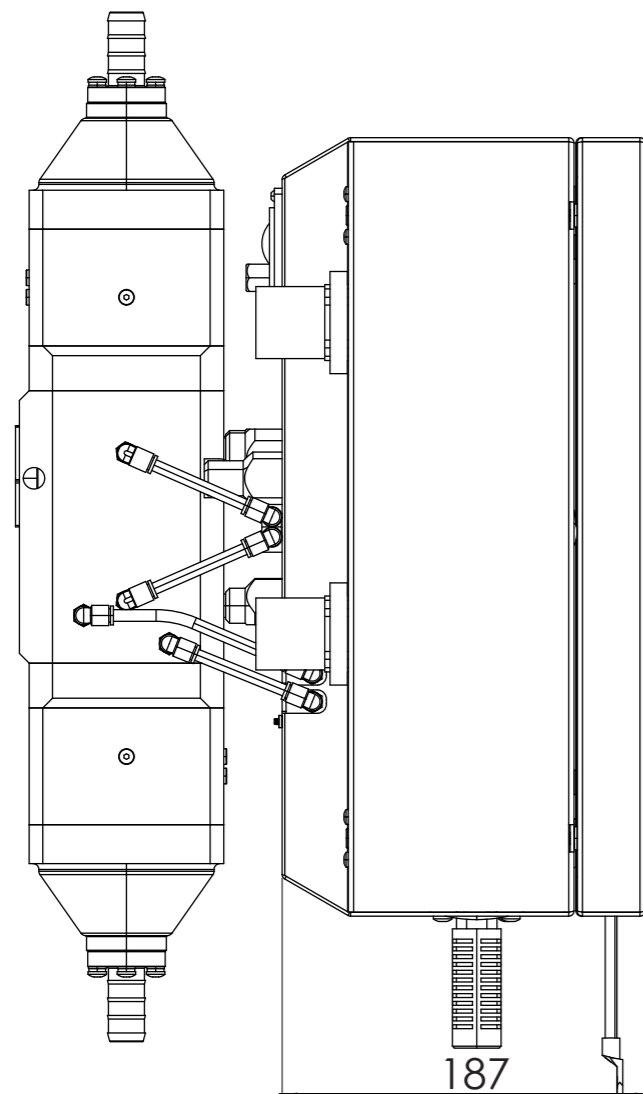

## COMPACT

Int. Tube  $\varnothing 16$

Detail A - B

## Technical Data

**ENTIRELY PNEUMATIC SYSTEM, WITHOUT ELECTRIC SUPPLY**

**FLOW RATE: UP TO MAX 4 Kg/min**

**ASPIRATION TUBE : UP TO MAX 6 mt.**

**TRANSPORT TUBE : UP TO MAX 30 mt.**

**SUPPLY : 6 bar**

**CE Ex II 3 D c T6**