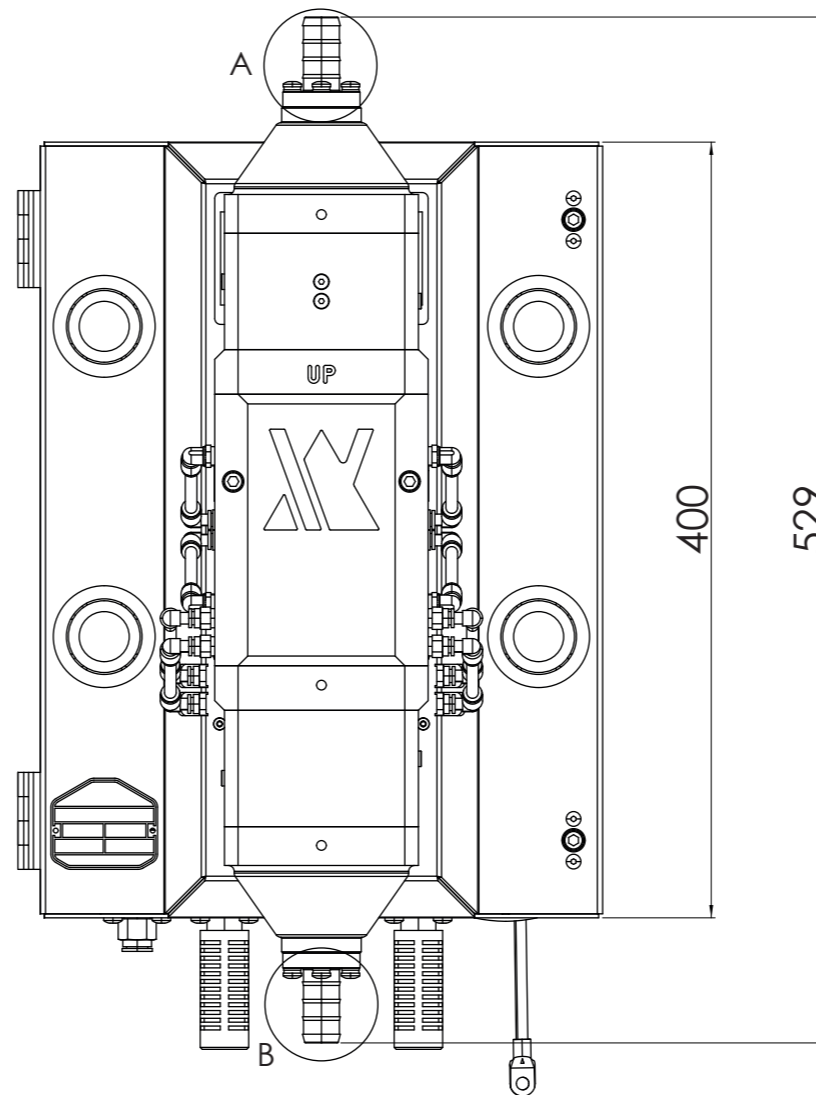

## COMPACT

Int. Tube  $\varnothing 16$

Detail A - B

## Technical Data

**ENTIRELY PNEUMATIC SYSTEM, WITHOUT ELECTRIC SUPPLY**

**FLOW RATE: UP TO MAX 4 Kg/min**

**ASPIRATION TUBE : UP TO MAX 6 mt.**

**TRANSPORT TUBE : UP TO MAX 30 mt.**

**SUPPLY : 6 bar**

**CE Ex II 3 D c T6**