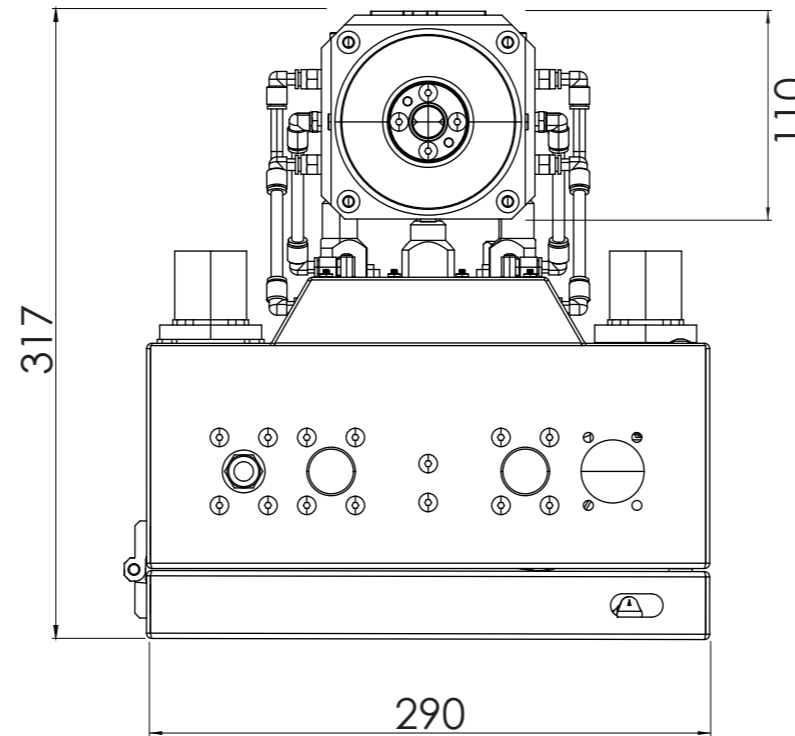

## COMPACT

Int. Tube  $\varnothing 16$

Detail A - B

## Technical Data

**ENTIRELY PNEUMATIC SYSTEM, WITHOUT ELECTRIC SUPPLY**

**FLOW RATE: UP TO MAX 4 Kg/min**

**ASPIRATION TUBE : UP TO MAX 6 mt.**

**TRANSPORT TUBE : UP TO MAX 30 mt.**

**SUPPLY : 6 bar**

**CE Ex II 3 D c T6**